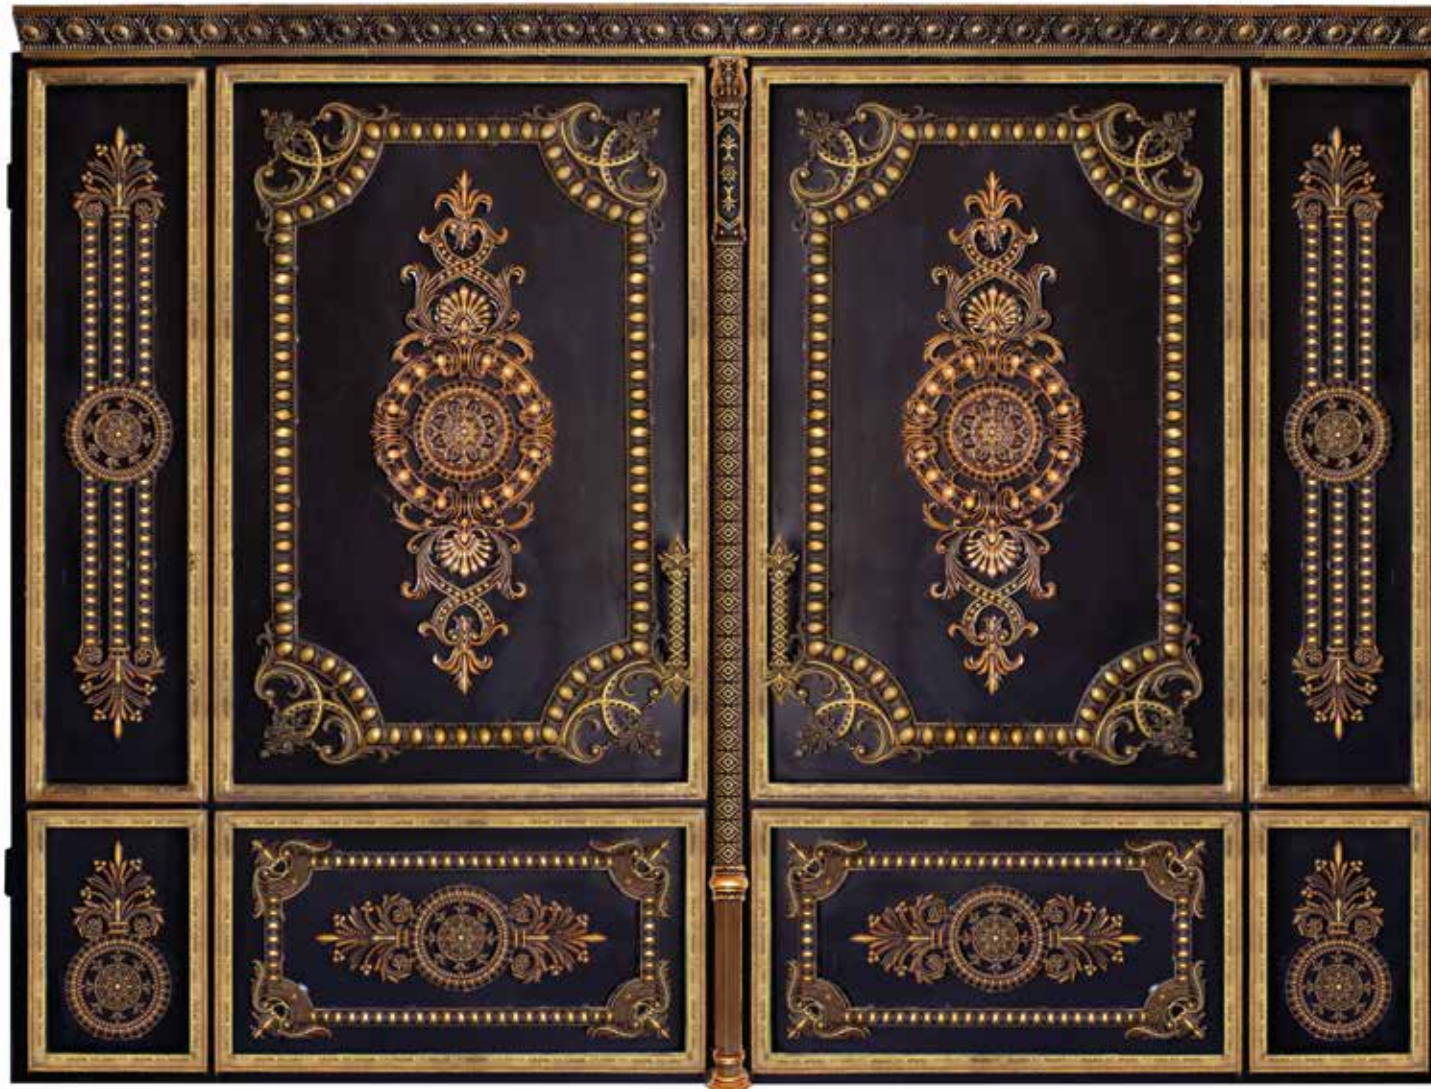

درب پیش ساخته طرح ساعتی

گروه صنعتی پارس فرفورژه

تولیدکننده و صادرکننده درب، قطعات، راه پله و تجهیزات فرفورژه در ایران و خاورمیانه